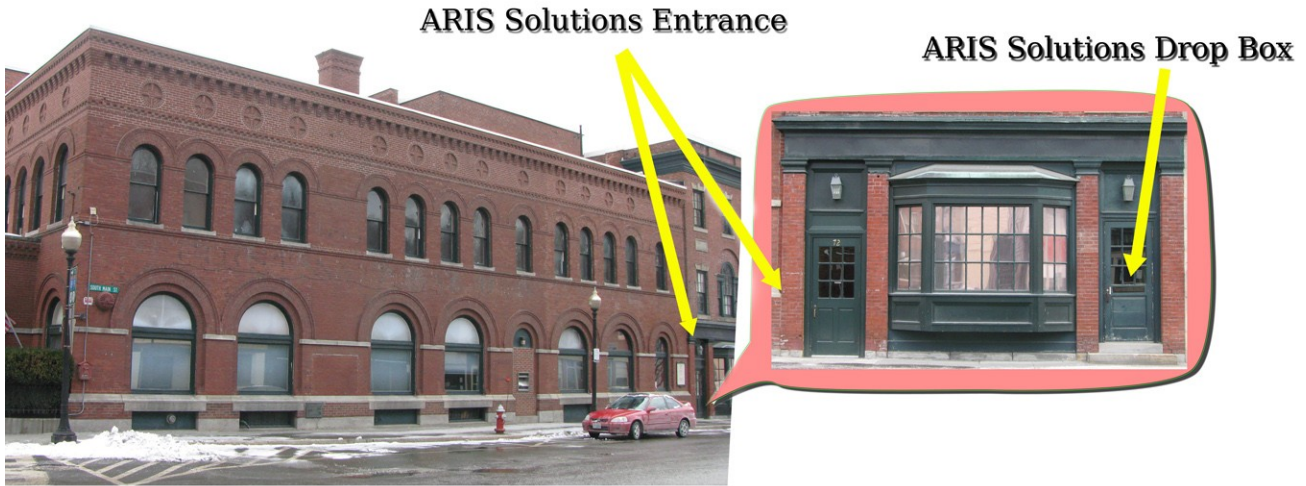

Directions to: ARIS Solutions
72 South Main Street
2nd Floor
White River Junction, VT 05001

From Interstate 91 exit:

1. Follow North Main Street/US-5 north approximately 1.1 mile.
2. Turn Right onto South Main Street.
3. Follow South Main Street to 72 South Main St. on the left (across the street from the VFW).