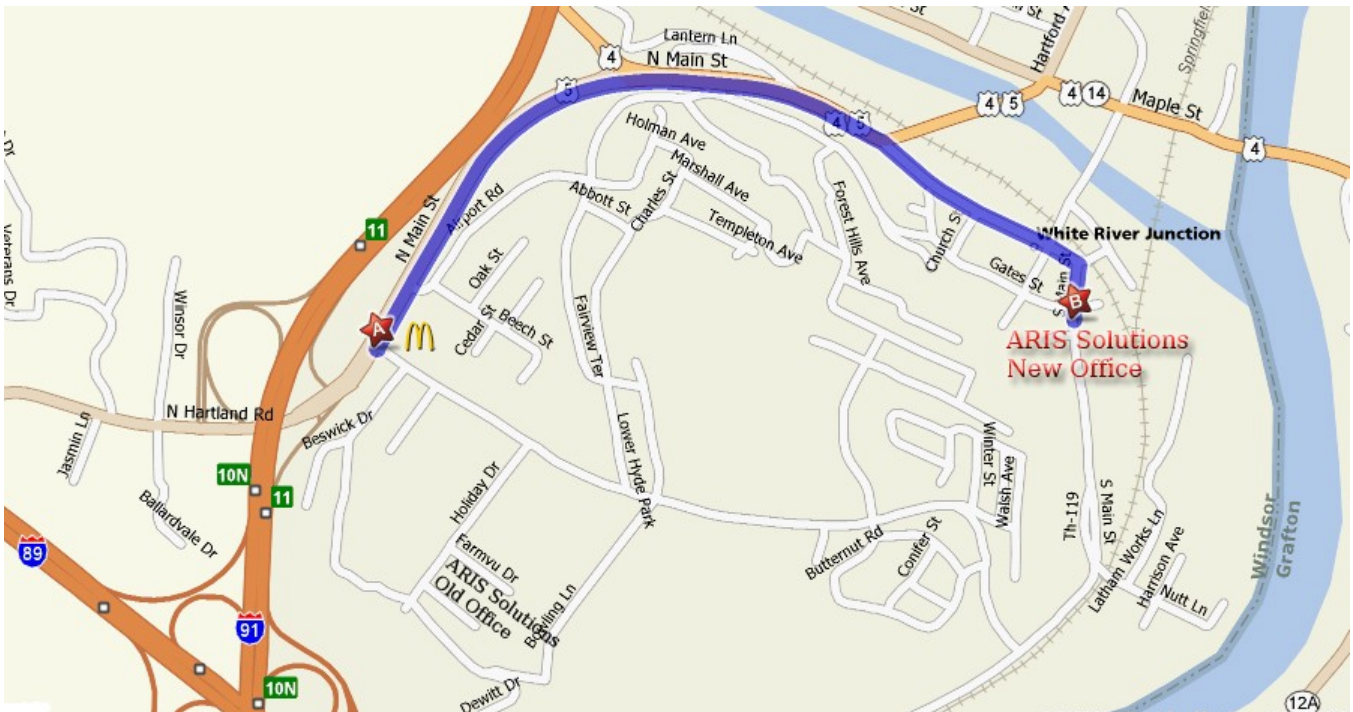

Directions to: ARIS Solutions
72 South Main Street
2nd Floor
White River Junction, VT 05001

From Interstate 91 exit:

1. Follow North Main Street/US-5 north approximately 1.1 mile.
2. Turn Right onto South Main Street.
3. Follow South Main Street to 72 South Main St. on the left (across the street from the VFW).

On March 9, 2009 ARIS Solutions will have a new home!

While we are moving to a new location in White River Junction, our mailing address and phone numbers will remain the same at:

PO Box 4409
White River Junction, VT 05001

Payroll Division
1-800-798-1658
1-802-295-1658

The entrance to our new office will be located at 72 South Main Street in downtown White River Junction. We are on the second floor. The drop box for timesheets and other payroll paperwork will be located just a few steps away from the door to our office.